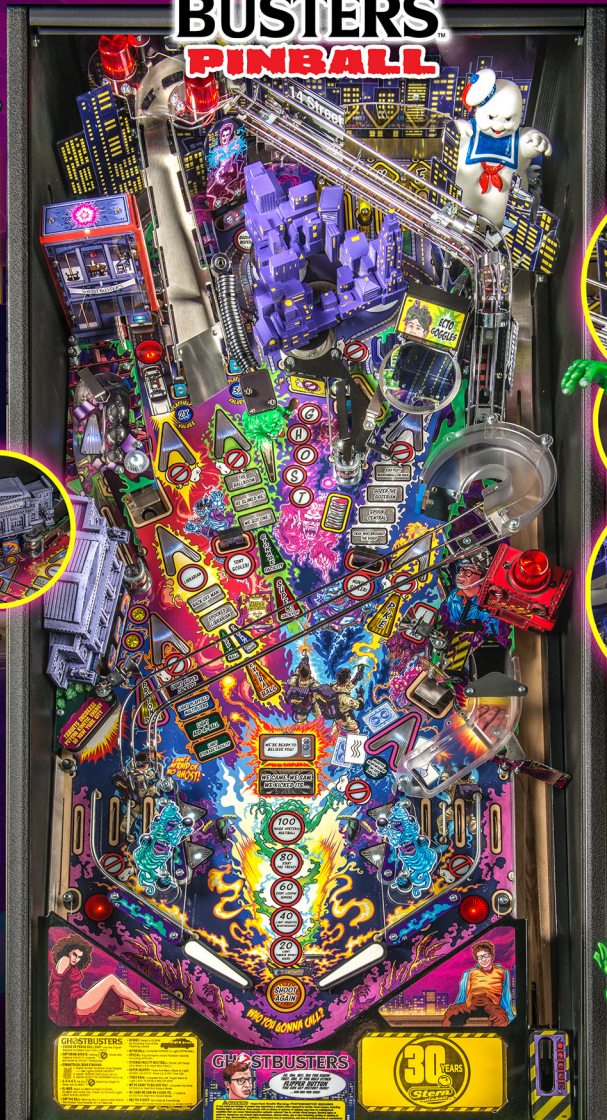

## RAMPS & TOYS

- Haunted Magnetic Slings
- Spinning Target with Sync-Flash Super Bright Flasher
- 3D Molded Public Library
- 3D Molded Storage Containment Facility with 2 Lights & Flasher

- Steel Drop Off Speed Ramp Through Subway Ball Lock
- Repeatable Steel Crossover Looping Ramp
- Triple Newton Ball "Public Library" Feature
- Single Newton Ball "Stacked Books" Feature
- 9 - Stand-Up Targets
- 3D Firehouse Toy
- Immersive 3D Molded City Toy
- 7 Full Spectrum Color-Changing RGB LED's Under Playfield Arrow Inserts
- 3 Pop Bumpers with LED Lighting
- 2 Pop-up Scoleri Brothers Drop Targets

# GH**OST**BUSTERS™ PINBALL

## SPECIAL GAME FEATURES

- Color-Changing Stay Puft Marshmallow Man Toy
- Rotating Motorized Animated Interactive Slimer Toy
- Interactive Holographic Ecto Goggles