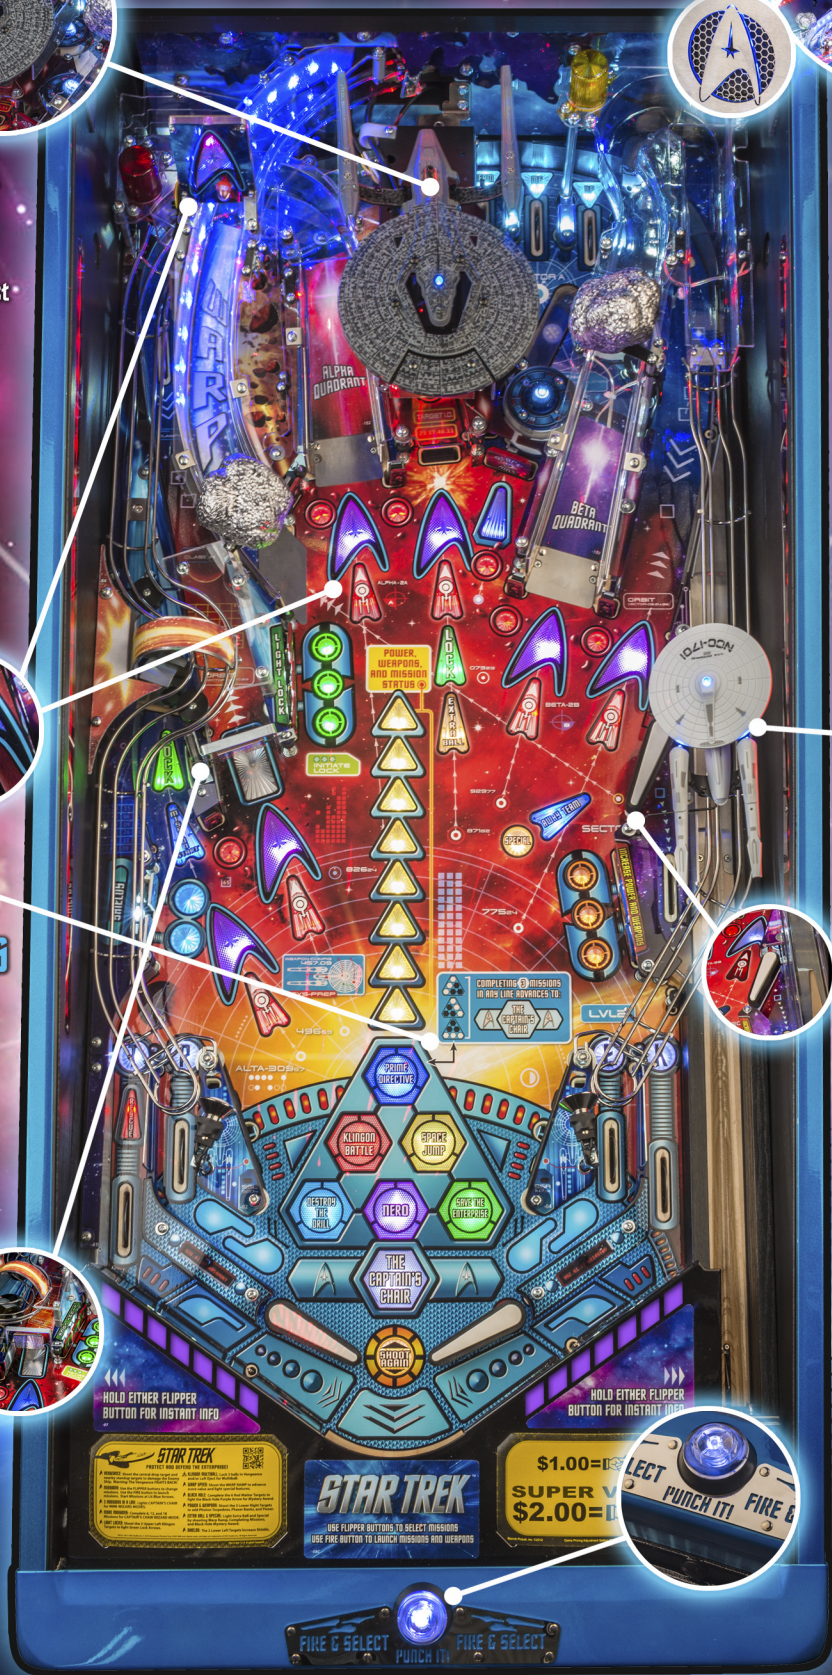

NEW BACKBOX DESIGN!

- New Powder-Coated Steel and Plywood Backbox
- Display Panel Tilted Back For Less Playfield Glare
- Brushed Stainless Steel Speaker Panel
- Star Trek "USS Enterprise" Limited Edition Mirrored Backglass
- Backbox Flashers Behind Backglass
- Unique LE Model Hi-Definition Themed Cabinet Artwork
- Numbered Plate and Certificate of Authenticity
- LED Illuminated 8" Stainless Steel Star Trek Shield Emblem on Backbox

ADDITIONAL FEATURES

- Lit USS Enterprise Custom-Molded Model Mounted on Playfield
- Warp Feedback Ramp Fed by 3rd Flipper
- Shot Behind Upper Right Flipper to Shooter Lane
- 2 Wide-Entrance Combo Ramps
- 2 Electric Gates in Orbit Lanes
- Animated Playfield Laser Starfield Projector
- Fire Button & Laser-Cut Button Plate Polished Stainless Steel
- Phaser & Photon Torpedo, Mission Select, and Other Cool Features Activated by Top-Mounted LED Fire Button
- Warp Core Resonator Shaker Motor
- Animated Backlit Laser Cut Enterprise LE Side Armor
- Stainless Steel Shooter Lane Ramp
- Designer-Signed Playfields—Steve Ritchie's Signature Under Hard Coat

www.STERNPINBALL.com