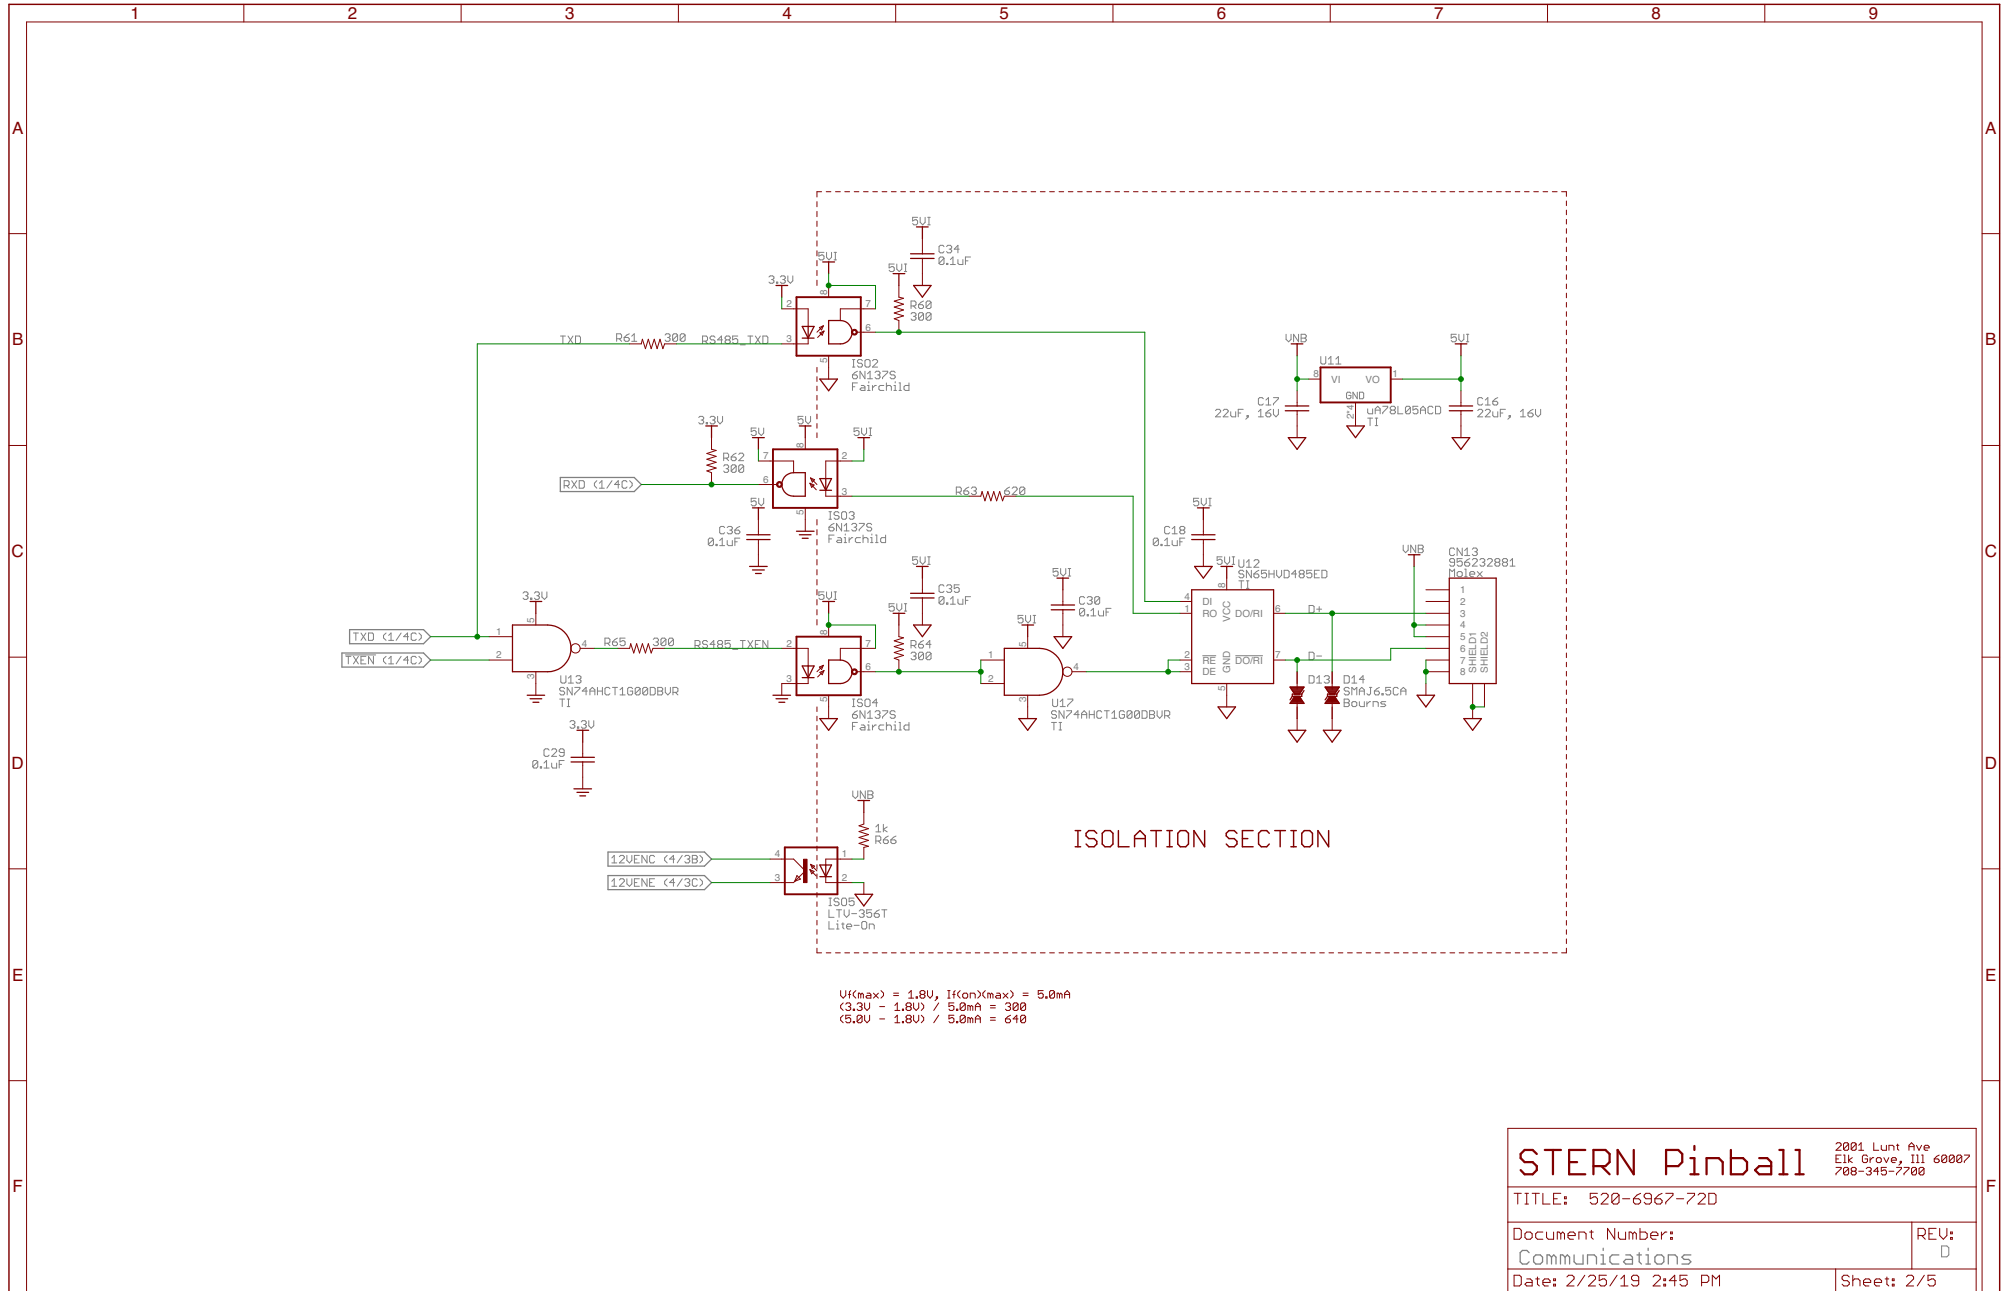

STERN Pinball 2001 Lunt Ave
Elk Grove, Ill 60007
708-345-7700

TITLE: 520-6967-72D

Document Number: Processor REV: D

Date: 2/25/19 2:45 PM Sheet: 1/5

STERN Pinball 2001 Lunt Ave Elk Grove, Ill 60007 708-345-7700			
		TITLE: 520-6967-72D	
Document Number:		REV:	
Communications		D	
Date: 2/25/19 2:45 PM		Sheet: 2/5	

STERN Pinball		2001 Lunt Ave Elk Grove, Ill 60007 708-345-7700
TITLE: 520-6967-72D		
Document Number:	REV:	
Power Supply	D	
Date: 2/25/19 2:45 PM	Sheet: 4/5	

STERN Pinball		2001 Lunt Ave Elk Grove, Ill 60007 708-345-7700
TITLE: 520-6967-72D		
Document Number:		REV: D
Coil and Meter Outputs		
Date: 2/25/19 2:45 PM		Sheet: 5/5