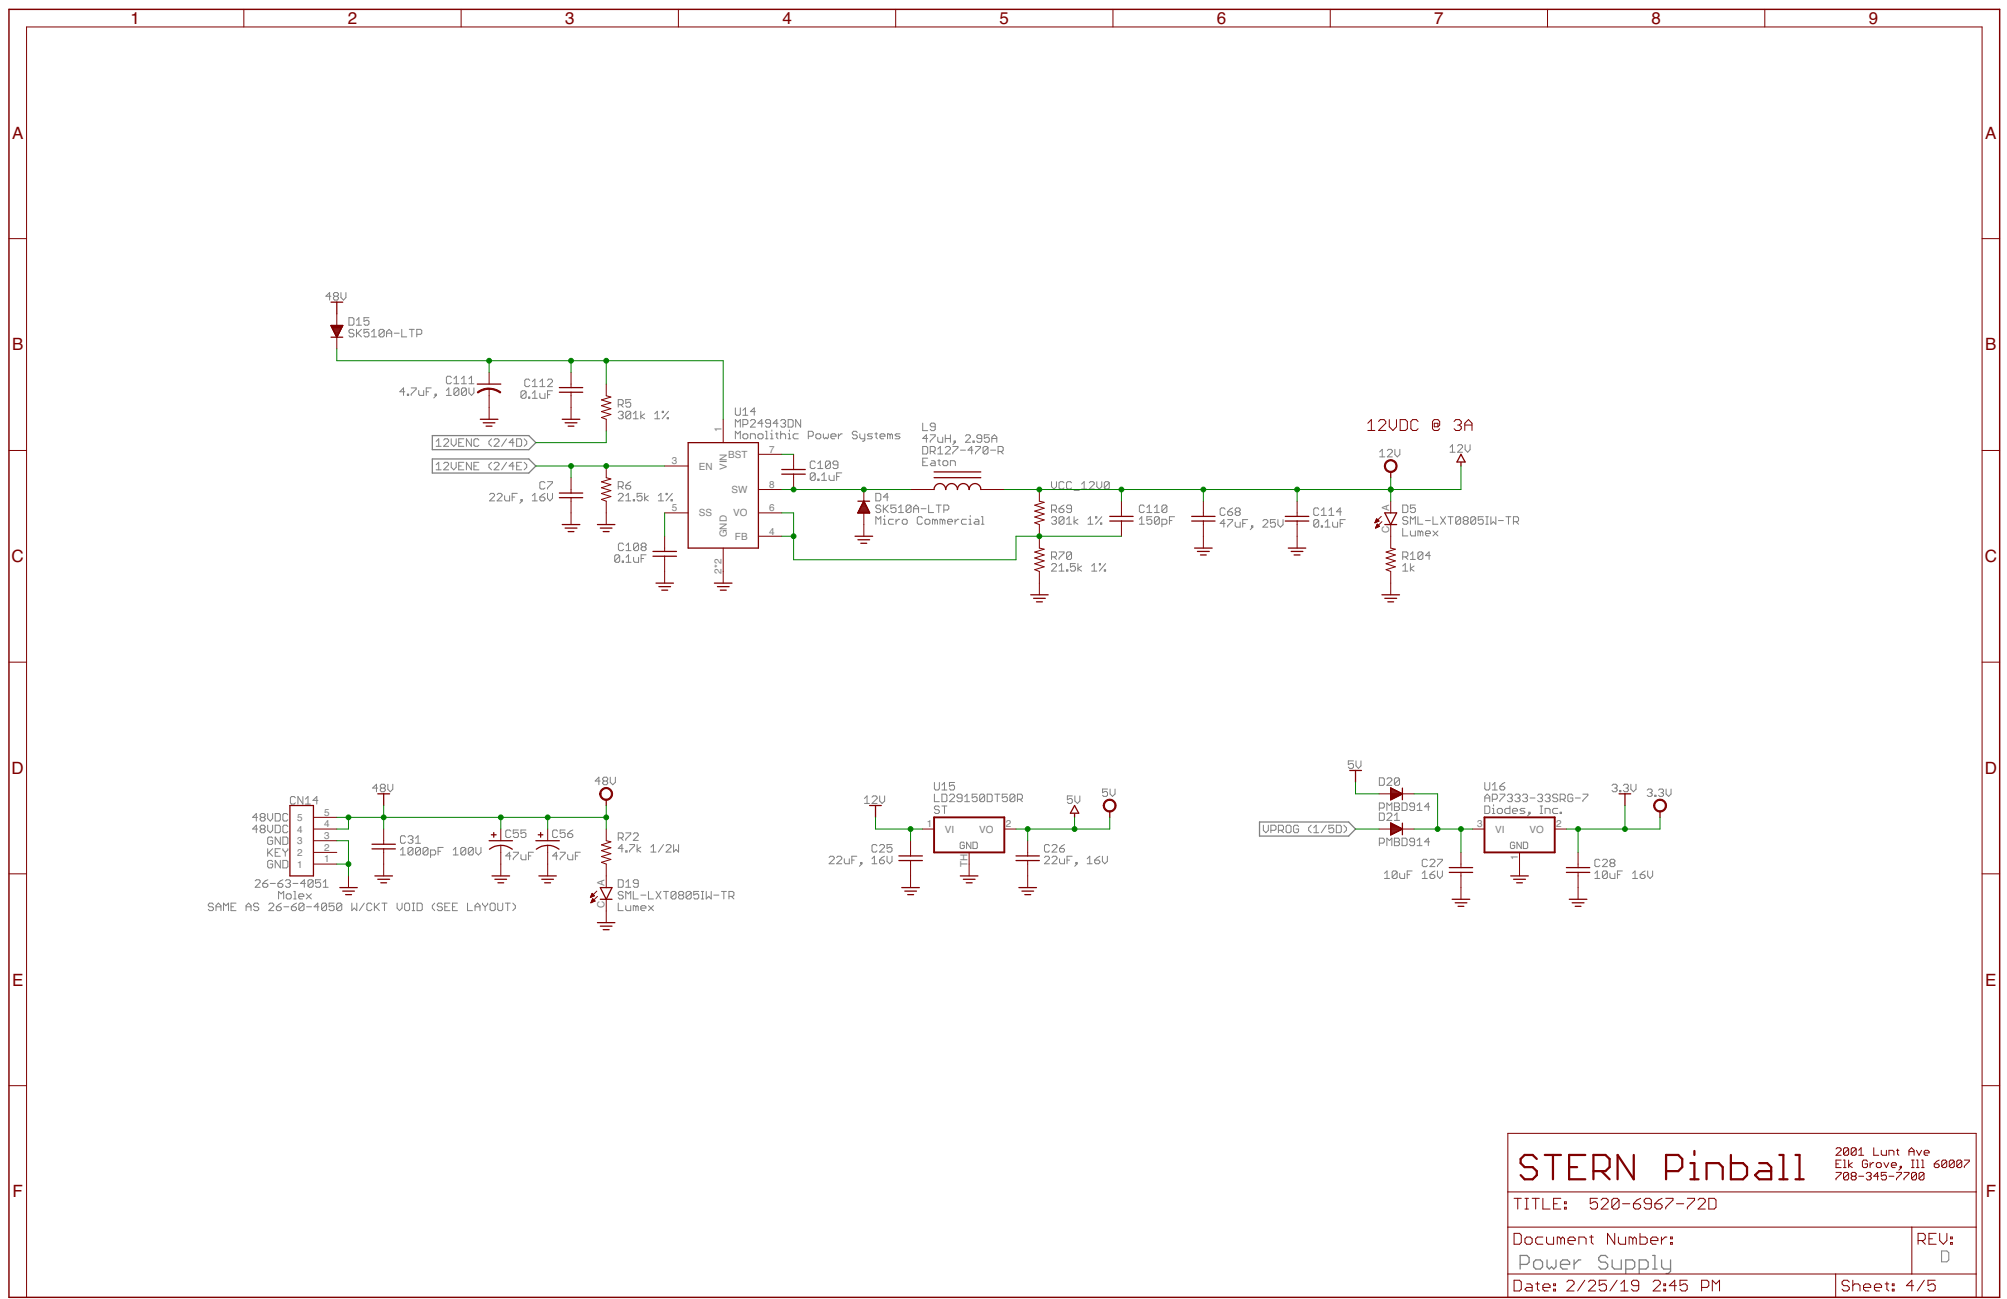

STERN Pinball 2001 Lunt Ave
Elk Grove, Ill 60007
708-345-7700

TITLE: 520-6967-72D

Document Number: Processor REV: D

Date: 2/25/19 2:45 PM Sheet: 1/5

STERN Pinball 2001 Lunt Ave Elk Grove, Ill 60007 708-345-7700			
		TITLE: 520-6967-72D	
Document Number:		REV:	
Communications		D	
Date: 2/25/19 2:45 PM		Sheet: 2/5	

STERN Pinball		2001 Lunt Ave Elk Grove, Ill 60007 708-345-7700
TITLE: 520-6967-72D		
Document Number:	REV:	
Power Supply	D	
Date: 2/25/19 2:45 PM	Sheet: 4/5	

STERN Pinball		2001 Lunt Ave Elk Grove, Ill 60007 708-345-7700
TITLE: 520-6967-72D		
Document Number:		REV: D
Coil and Meter Outputs		
Date: 2/25/19 2:45 PM		Sheet: 5/5