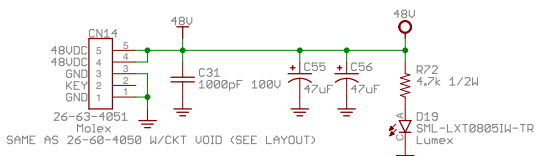

STERN Pinball 2001 Lunt Ave
Elk Grove, Ill 60007
708-345-7700

TITLE: 520-6967-72D

Document Number: Processor REV: D

Date: 2/25/19 2:45 PM Sheet: 1/5

STERN Pinball 2001 Lunt Ave Elk Grove, Ill 60007 708-345-7700			
		TITLE: 520-6967-72D	
Document Number:		REV:	
Communications		D	
Date: 2/25/19 2:45 PM		Sheet: 2/5	

STERN Pinball		2001 Lunt Ave Elk Grove, Ill 60007 708-345-7700
TITLE: 520-6967-72D		
Document Number:	REV:	
Power Supply	D	
Date: 2/25/19 2:45 PM	Sheet: 4/5	

STERN Pinball		2001 Lunt Ave Elk Grove, Ill 60007 708-345-7700
TITLE: 520-6967-72D		
Document Number:		REV: D
Coil and Meter Outputs		
Date: 2/25/19 2:45 PM		Sheet: 5/5