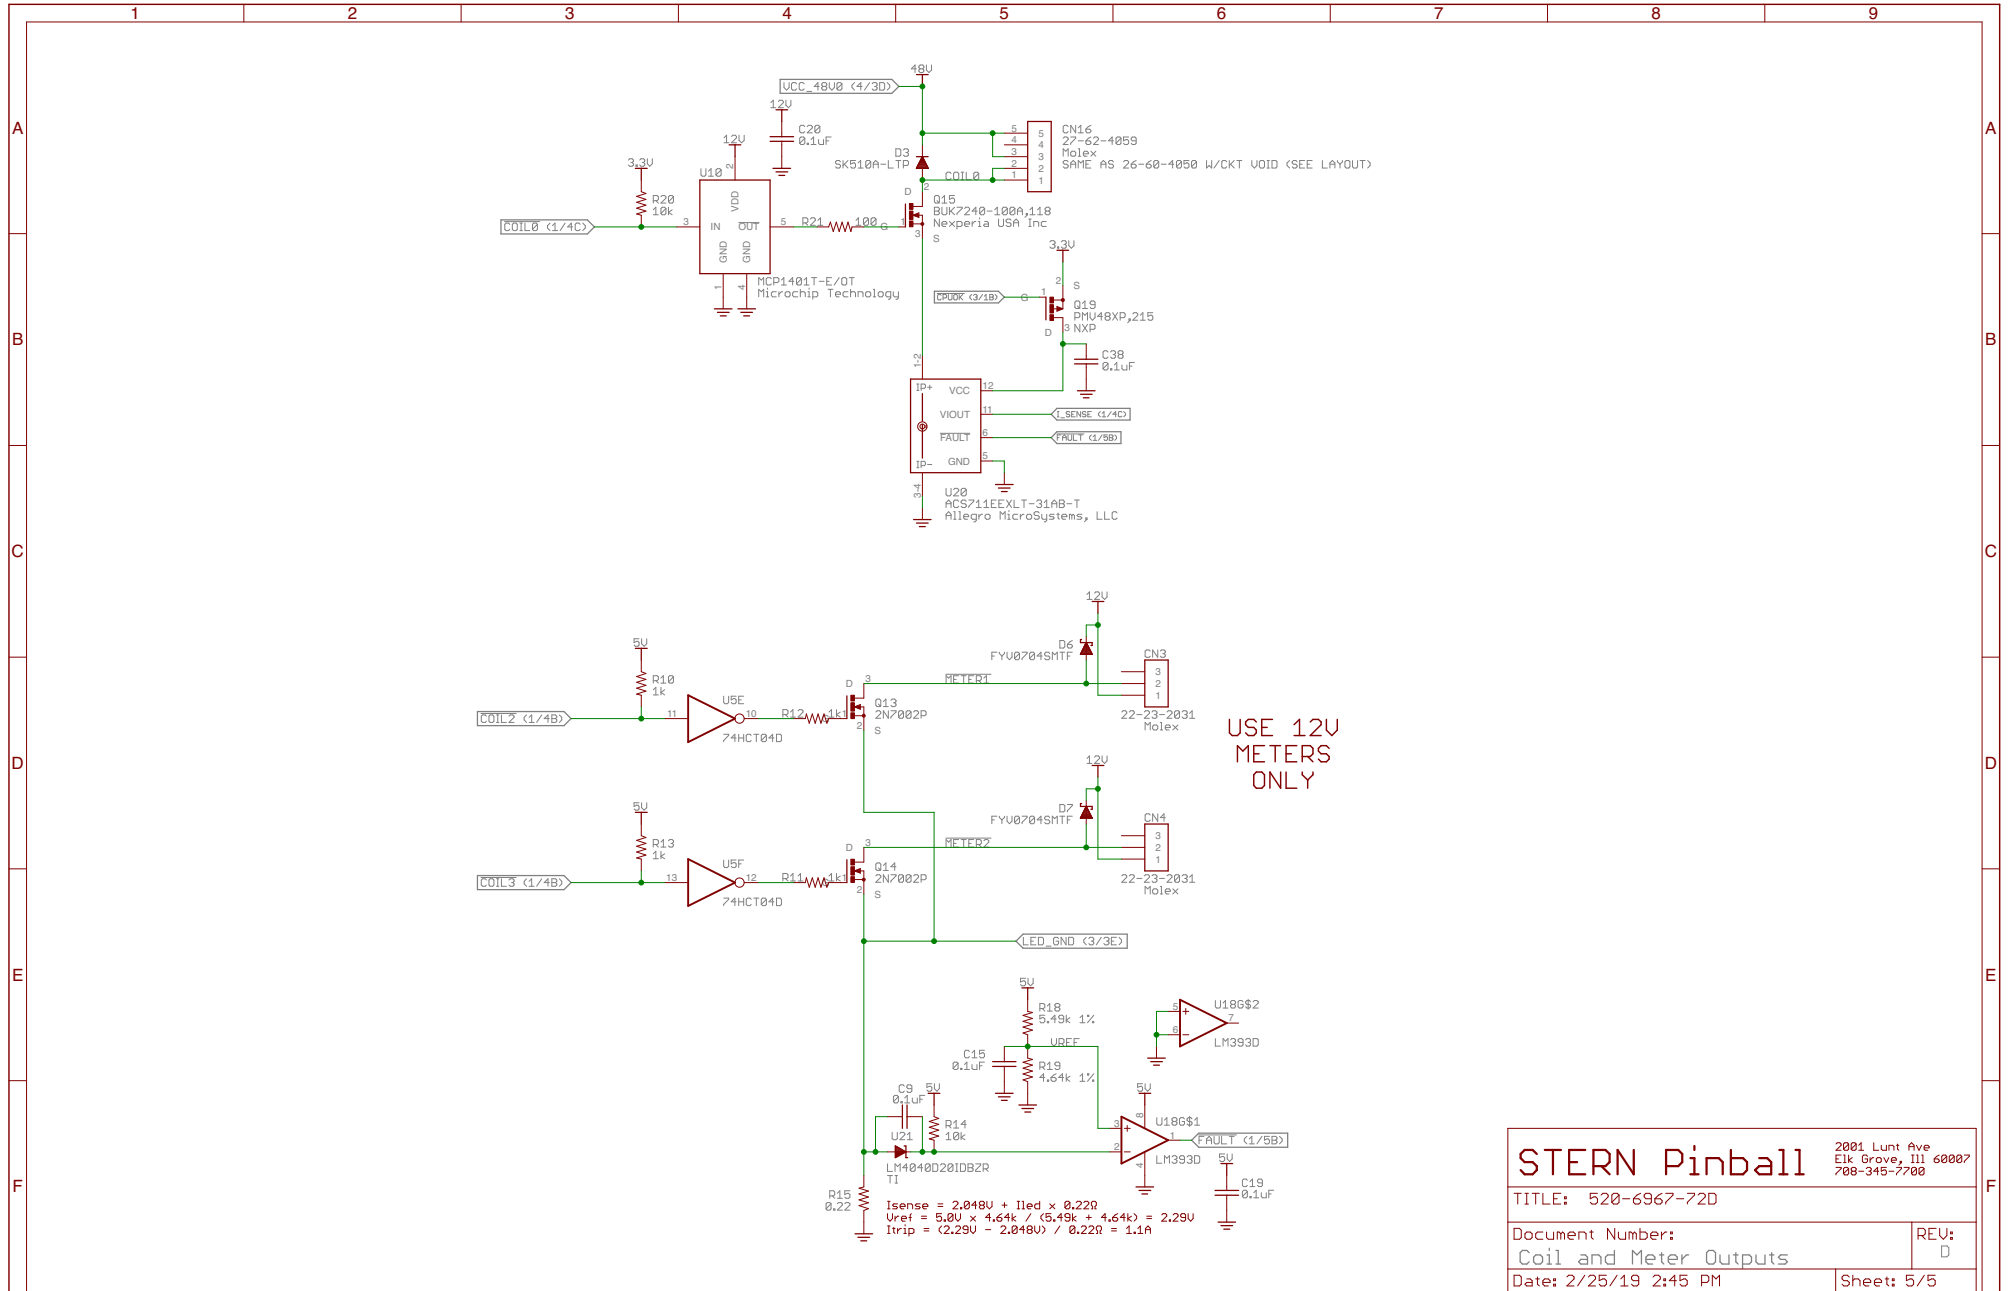

STERN Pinball 2001 Lunt Ave
Elk Grove, Ill 60007
708-345-7700

TITLE: 520-6967-72D

Document Number: Processor REV: D

Date: 2/25/19 2:45 PM Sheet: 1/5

STERN Pinball 2001 Lunt Ave Elk Grove, Ill 60007 708-345-7700			
		TITLE: 520-6967-72D	
Document Number:		REV:	
Communications		D	
Date: 2/25/19 2:45 PM		Sheet: 2/5	

STERN Pinball		2001 Lunt Ave Elk Grove, Ill 60007 708-345-7700
TITLE: 520-6967-72D		
Document Number:	REV:	
Power Supply	D	
Date: 2/25/19 2:45 PM	Sheet: 4/5	

STERN Pinball		2001 Lunt Ave Elk Grove, Ill 60007 708-345-7700
TITLE: 520-6967-72D		
Document Number:		REV: D
Coil and Meter Outputs		
Date: 2/25/19 2:45 PM		Sheet: 5/5