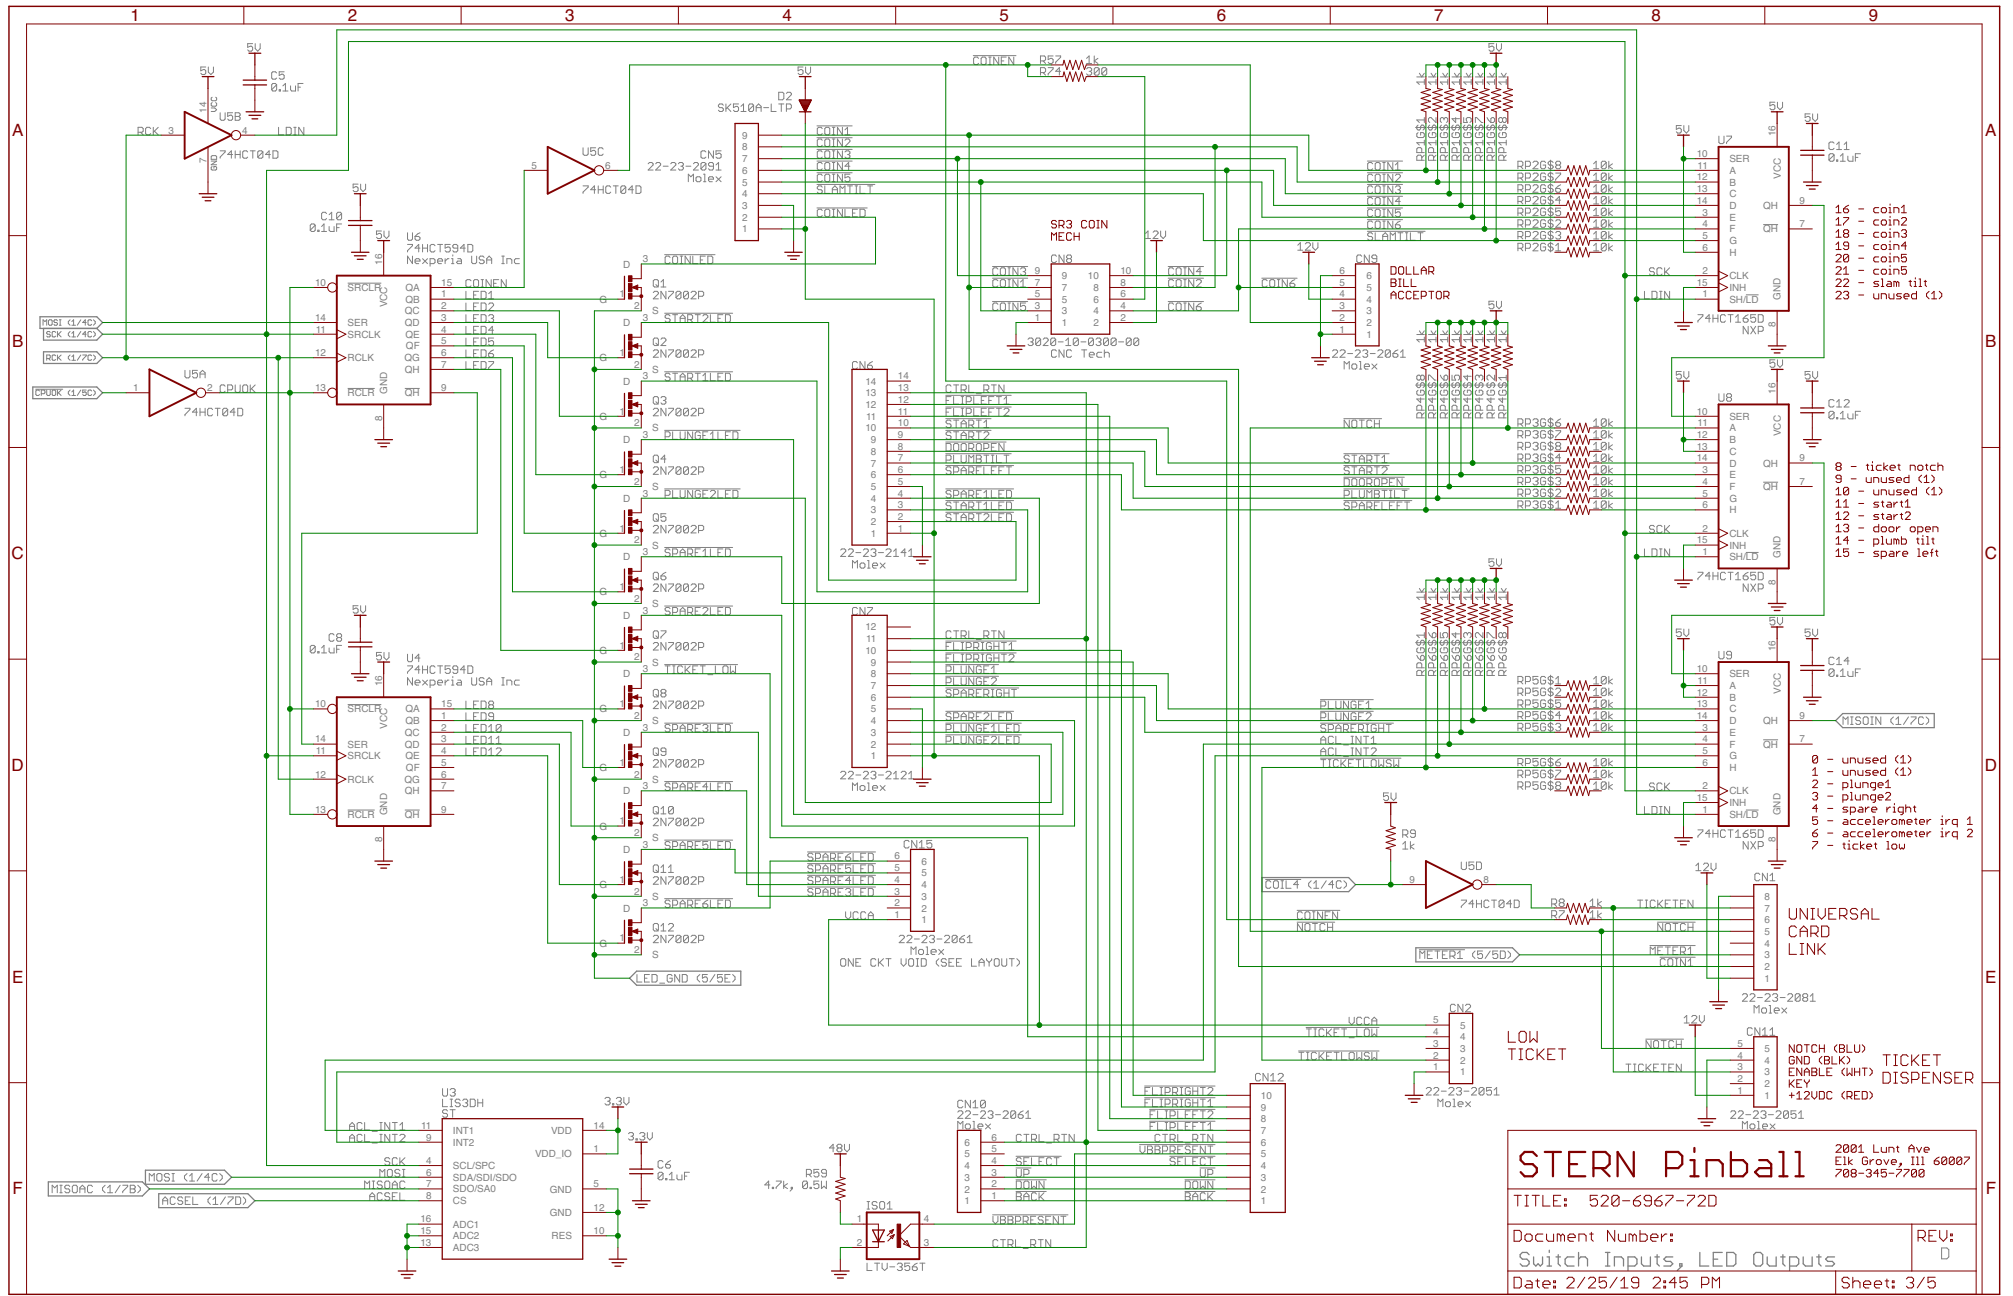

STERN Pinball 2001 Lunt Ave
Elk Grove, Ill 60007
708-345-7700

TITLE: 520-6967-72D

Document Number: Processor REV: D

Date: 2/25/19 2:45 PM Sheet: 1/5

STERN Pinball 2001 Lunt Ave Elk Grove, Ill 60007 708-345-7700			
		TITLE: 520-6967-72D	
Document Number:		REV:	
Communications		D	
Date: 2/25/19 2:45 PM		Sheet: 2/5	

STERN Pinball		2001 Lunt Ave Elk Grove, Ill 60007 708-345-7700
TITLE: 520-6967-72D		
Document Number:	REV:	
Power Supply	D	
Date: 2/25/19 2:45 PM	Sheet: 4/5	

STERN Pinball		2001 Lunt Ave Elk Grove, Ill 60007 708-345-7700
TITLE: 520-6967-72D		
Document Number:		REV: D
Coil and Meter Outputs		
Date: 2/25/19 2:45 PM		Sheet: 5/5