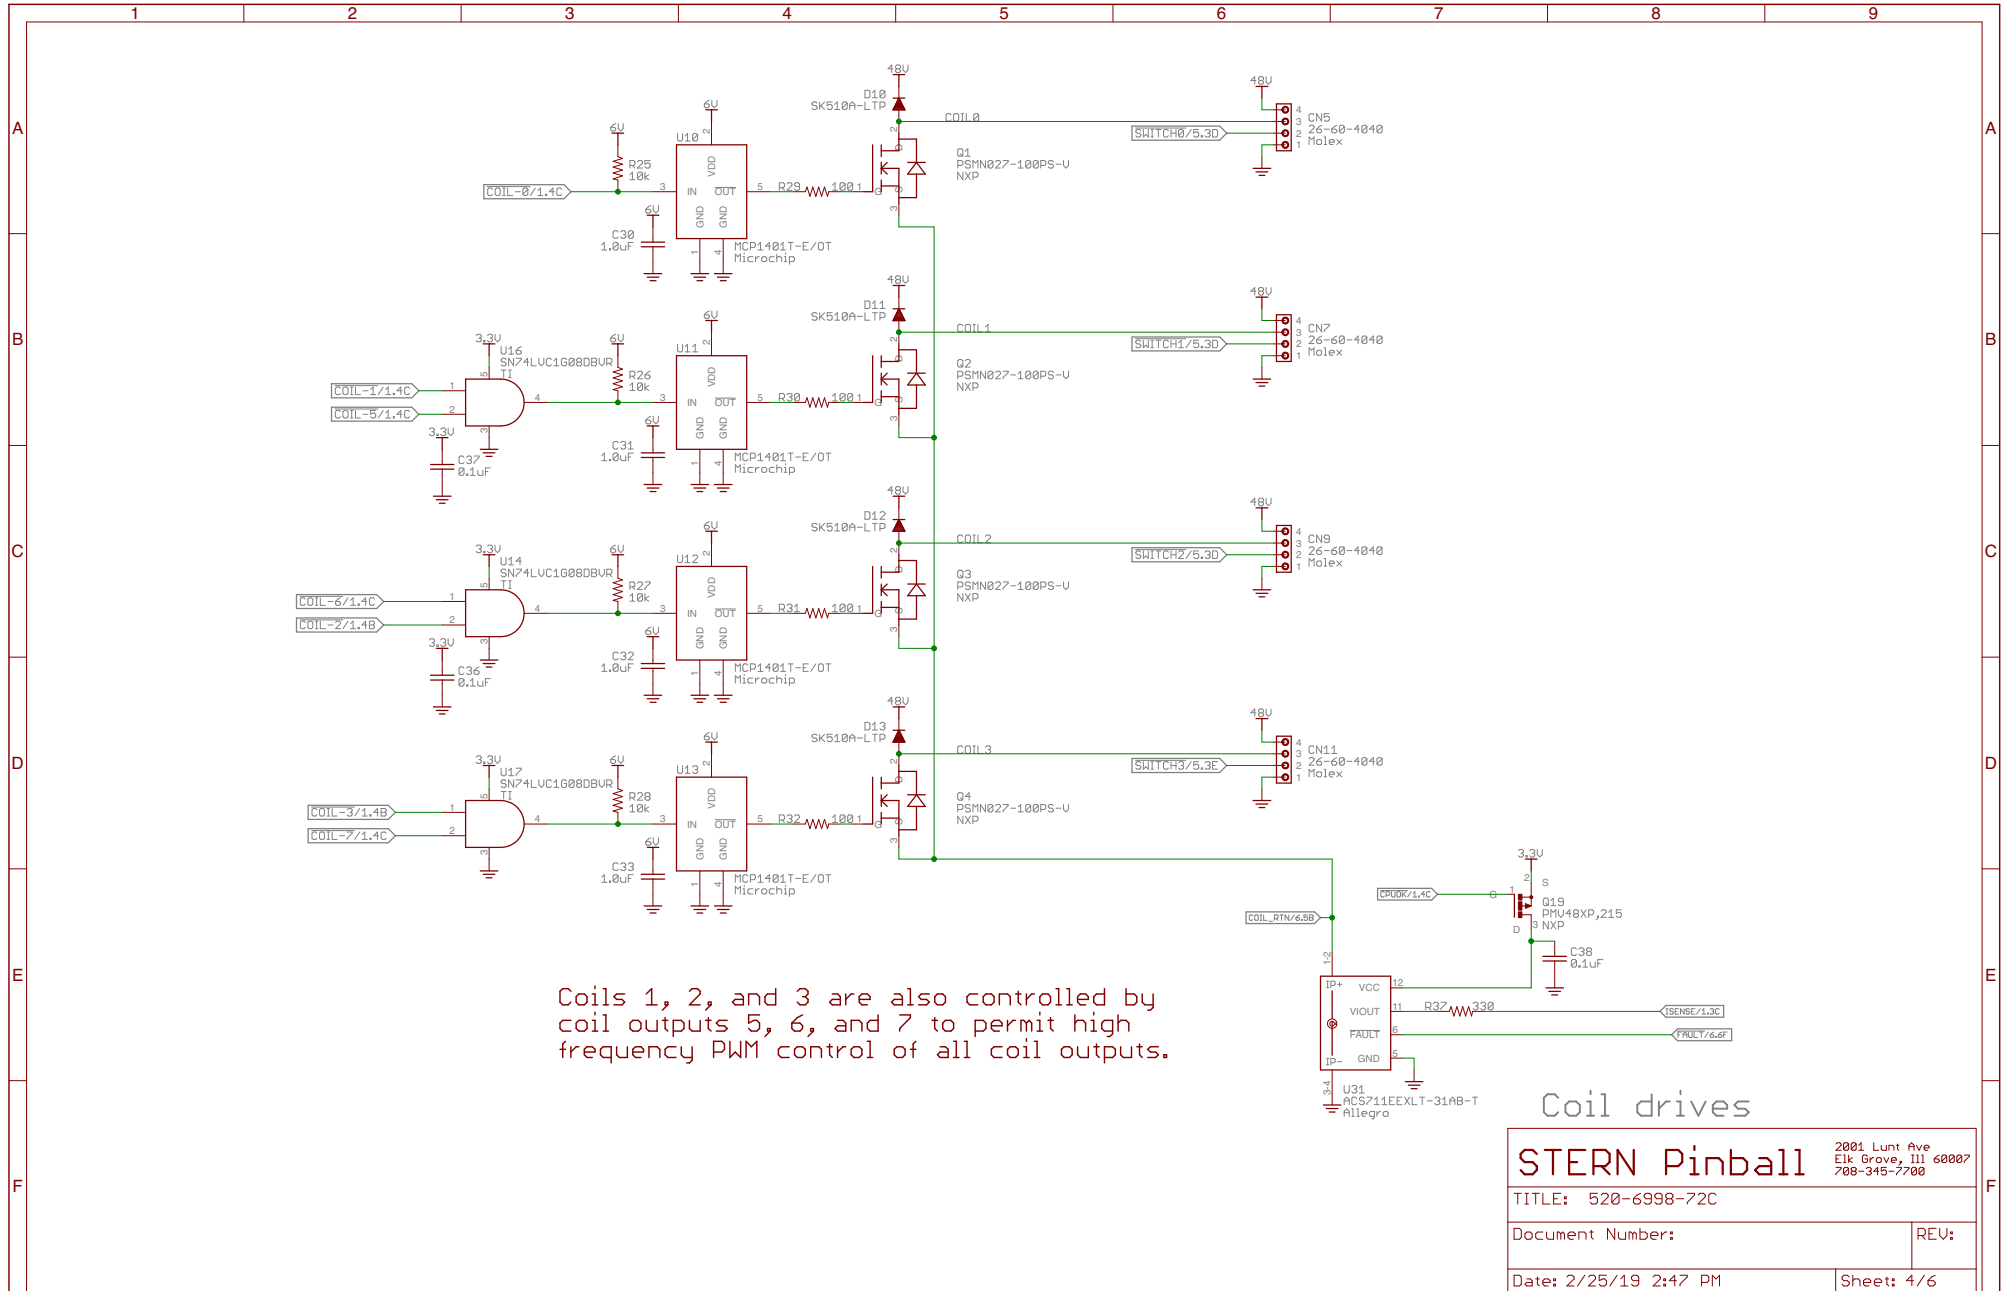

NODE Bus interface

STERN Pinball		2001 Lunt Ave Elk Grove, Ill 60007 708-345-7700	
TITLE: 520-6998-72C			
Document Number:			REV:
Date: 2/25/19 2:47 PM			Sheet: 2/6

Power Supplies

STERN Pinball		2001 Lunt Ave Elk Grove, Ill 60007 708-345-7700
TITLE: 520-6998-72C		
Document Number:	REV:	
Date: 2/25/19 2:47 PM	Sheet: 3/6	

Coils 1, 2, and 3 are also controlled by coil outputs 5, 6, and 7 to permit high frequency PWM control of all coil outputs.

Coil drives

STERN Pinball		2001 Lunt Ave Elk Grove, Ill 60007 708-345-7700
TITLE: 520-6998-72C		
Document Number:		REV:
Date: 2/25/19 2:47 PM		Sheet: 4/6