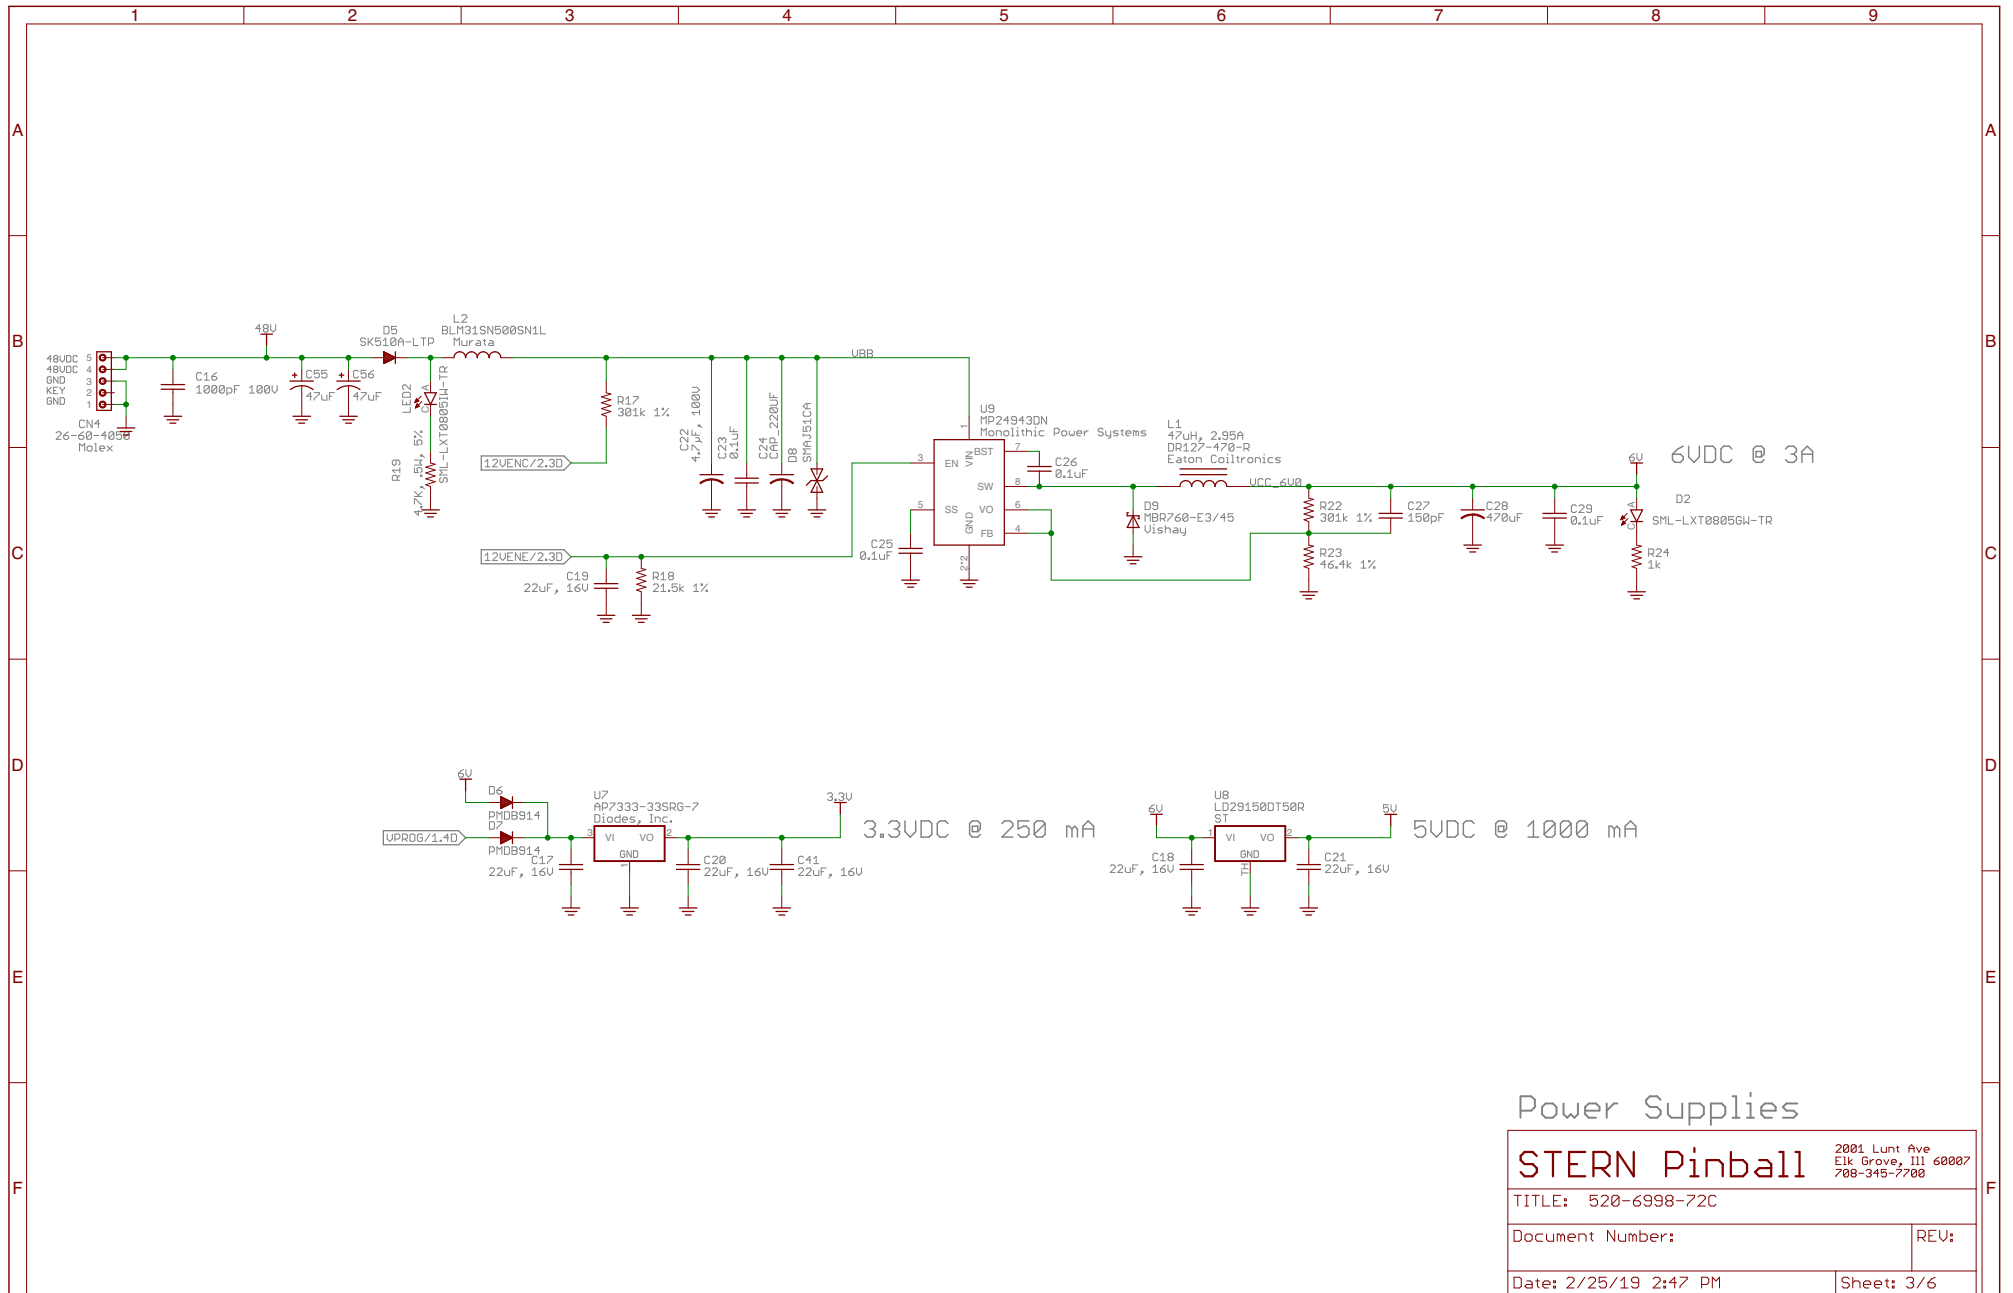

NODE Bus interface

STERN Pinball		2001 Lunt Ave Elk Grove, Ill 60007 708-345-7700	
TITLE: 520-6998-72C			
Document Number:			REV:
Date: 2/25/19 2:47 PM			Sheet: 2/6

Power Supplies

STERN Pinball		2001 Lunt Ave Elk Grove, Ill 60007 708-345-7700
TITLE: 520-6998-72C		
Document Number:	REV:	
Date: 2/25/19 2:47 PM	Sheet: 3/6	

Coils 1, 2, and 3 are also controlled by coil outputs 5, 6, and 7 to permit high frequency PWM control of all coil outputs.

Coil drives

STERN Pinball		2001 Lunt Ave Elk Grove, Ill 60007 708-345-7700
TITLE: 520-6998-72C		
Document Number:		REV:
Date: 2/25/19 2:47 PM		Sheet: 4/6