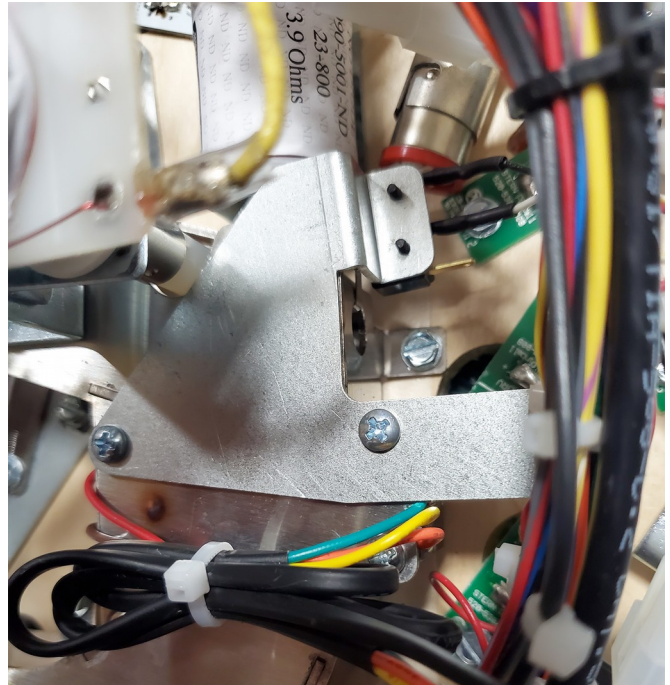

Service Advisory

Applicable Games: Rush

Models: Premium, LE

Serial Numbers: All numbers before #330402C

To improve the switch activation of switch #41 (Lower Side Scoop), our mechanical engineering department highly recommends replacing the current switch and bracket assembly on your game with kit number 502-8018-00; reference the pictures below. Please contact your distributor if your game requires this kit.

Previous Switch and Bracket

New Switch and Bracket