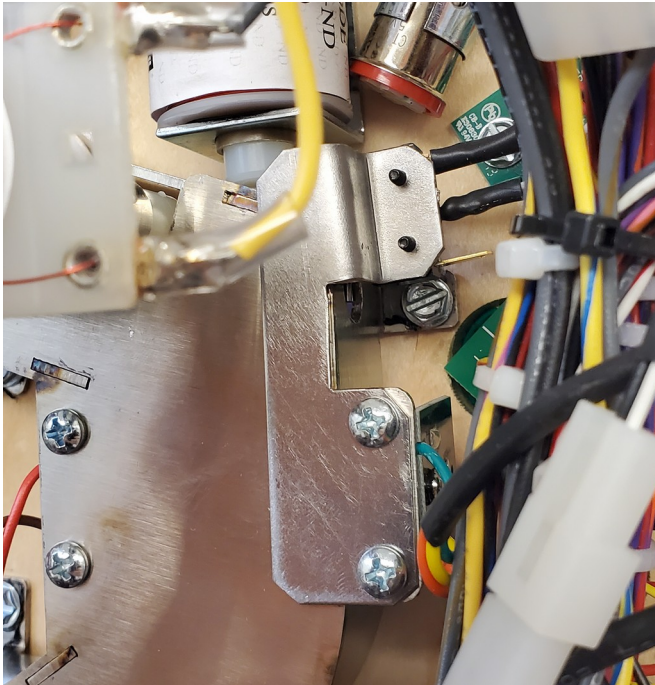

Service Advisory

Applicable Games: Rush

Models: Premium, LE

Serial Numbers: All numbers before #330402C

To improve the switch activation of switch #41 (Lower Side Scoop), our mechanical engineering department highly recommends replacing the current switch and bracket assembly on your game with kit number 502-8018-00; reference the pictures below. Please contact your distributor if your game requires this kit.

Previous Switch and Bracket

New Switch and Bracket