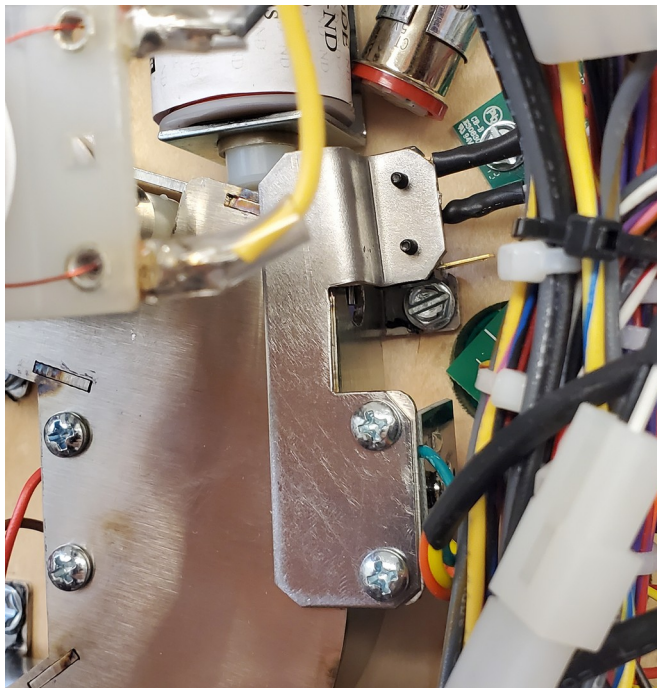

Service Advisory

Applicable Games: Rush

Models: Premium, LE

Serial Numbers: All numbers before #330402C

To improve the switch activation of switch #41 (Lower Side Scoop), our mechanical engineering department highly recommends replacing the current switch and bracket assembly on your game with kit number 502-8018-00; reference the pictures below. Please contact your distributor if your game requires this kit.

Previous Switch and Bracket

New Switch and Bracket