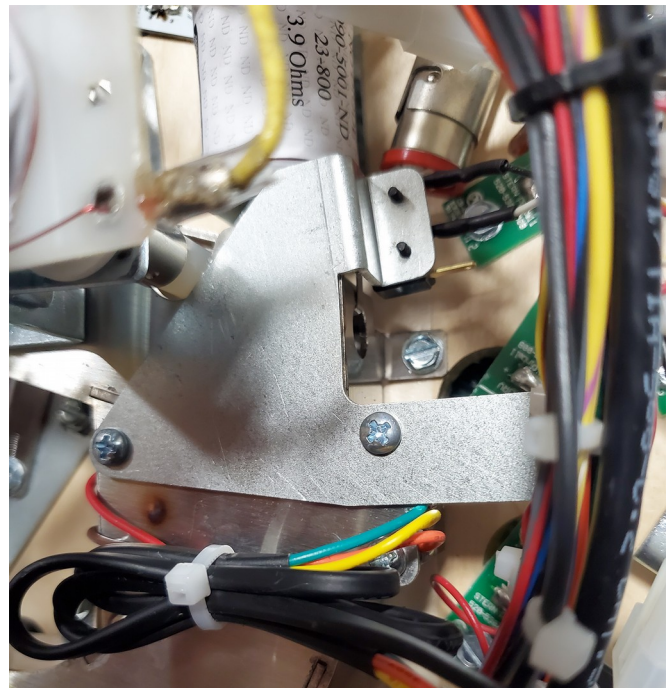

Service Advisory

Applicable Games: Rush

Models: Premium, LE

Serial Numbers: All numbers before #330402C

To improve the switch activation of switch #41 (Lower Side Scoop), our mechanical engineering department highly recommends replacing the current switch and bracket assembly on your game with kit number 502-8018-00; reference the pictures below. Please contact your distributor if your game requires this kit.

Previous Switch and Bracket

New Switch and Bracket