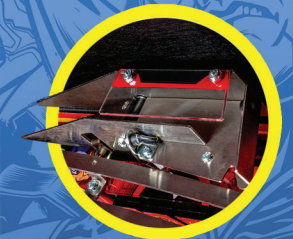

- Katana Sword Ramp Return in Stainless Steel with Multiball Lock in Illuminated Handle

STERN PINBALL, INC. • 1001 BUSSE ROAD
ELK GROVE VILLAGE, IL 60007 • +1-708-345-7700

DEADPOOL PINBALL

ADDITIONAL GAME FEATURES

- Wireform Ramps in Chrome Finish
- Lil' Deadpool Spring Articulated Custom Molded Bash Toy Target with Pivot Action

- 3 Bank Drop Target with Ball Lock Feature Guarding Lil' Deadpool Target
- Actuated Up/Down Ramp That Feeds the Right Flipper from the Left Orbit