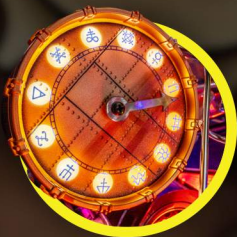

# RUSH

LIMITED EDITION

GET CONNECTED AND PLAY!

**DIMENSIONS:**

BOXED:	UNBOXED:
H:56" • W:31"	H:75.5" • W:27"
D:31" • 280 LBS	D:55" • 250 LBS

RUSH LIMITED EDITION SHOWN. GAME SUBJECT TO CHANGE.

© 2021 SRO/YYZ/All Rights Reserved. RUSH®™

## MAIN ATTRACTIONS

- Rush pinball machines reflect the energy, excitement, and experience of a live Rush concert
- Features 16 iconic songs layered with beatmatched sound and lighting effects
- Custom speech from Alex Lifeson, Geddy Lee, and Ed Robertson of the Barenaked Ladies
- Exclusive live Rush concert footage and custom animations

## GAME FEATURES

- Custom sculpted electromagnetic Time Machine ball lock with motorized lit ramp

- Multi scoop subway ball lock post system
- Neil Peart motorized Clockwork Angels Clock

- 'Dead End' vertical upkicker feeding additional wireform ramp

## LE ONLY GAME FEATURES

- Limited to 1,000 LE machines globally
- Expression Lighting System™

- Custom guitar-shaped pinball armor
- Full color mirrored backglass
- Custom designer-autographed bottom arch
- Reflective foil cabinet decals
- Upgraded audio system
- Shaker motor
- Anti-reflection playfield glass
- Certificate of Authenticity signed by Gary Stern
- Sequentially numbered plaque