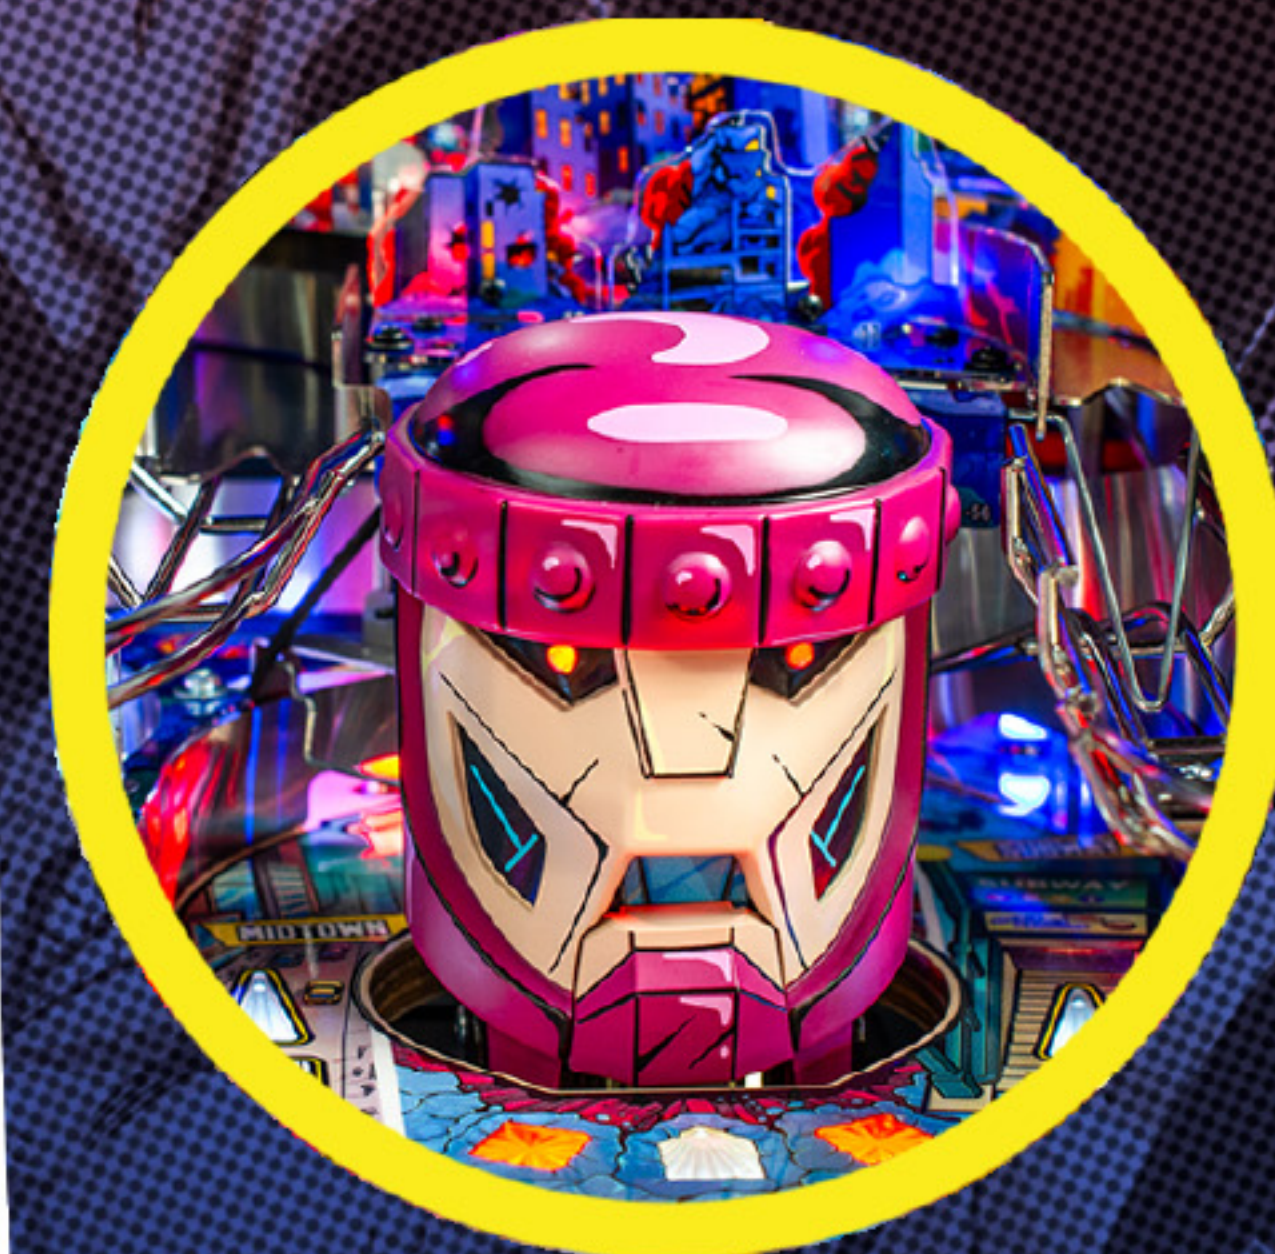

GAME FEATURES

Custom sculpted, destructible Sentinel head bash toy with illuminated eyes.