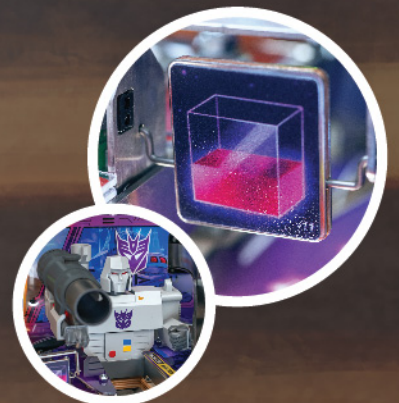

Bumblebee Captive Ball for Enhanced Scoring.

GAME FEATURES

Custom sculpted Optimus Prime robot bash toy with custom recorded speech by Peter Cullen.

Optimus Prime V.U.K. leads to Soundwave for ball locks, starts Transformers Multiball, and leads to the right flipper.

Energon optical spinner builds and collects Energon Cubes, used to enhance your missions.

Megatron static robot toy starts missions featuring specific episodes from the TV series with custom recorded speech by Frank Welker.