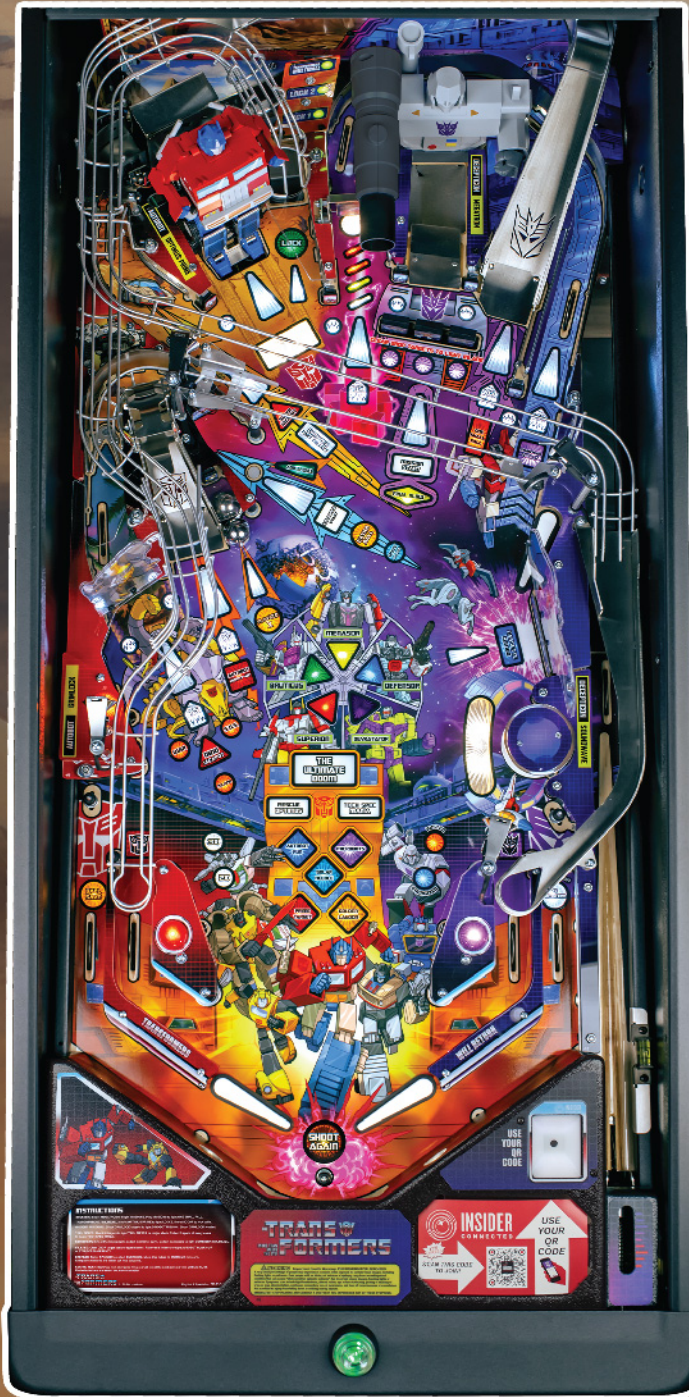

INSIDER CONNECTED™

Utilizing Stern's award-winning Insider Connected platform, the machine introduces a brand-new Cyber Coin wallet system, where players can earn Cyber Coins to unlock exclusive challenge modes. The machine also features a special challenge mode, "Prime Training," where Autobots guide players through the art of pinball mastery, and for the first time, includes a head-to-head experience that allows two players to compete simultaneously in real time.